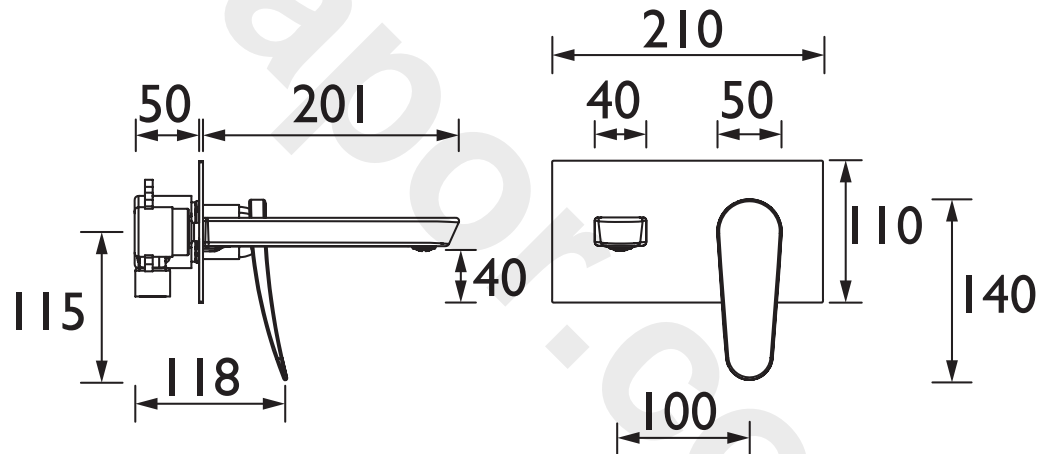

### Product Certifications:

Specification	
Product Type:	Bathroom Taps
Main Construction Material:	Brass
Mount Type:	Wall Mounted
Handle Type:	Lever Handle
Connection Inlet:	1/2" BSP 15mm Compression
Connection Outlet:	M24 Coin Slot Anti-Splash
Number of Tap Holes:	3
Valve/Cartridge Type:	35mm Cartridge
Plumbing System Requirements:	Suitable for high pressure systems
Minimum Dynamic Pressure:	1.0 Bar
Maximum Dynamic Pressure:	5.0 Bar
Maximum Hot Water Temperature: °C	65
Maximum Static Pressure: (bar)	10
Flow Type:	Single Flow
Isolation Included:	No

### Dimensions (measurements in mm)

For more products, visit our website:  
<http://www.bristan.com>

Flow Rates (l/min)				
System Pressure (bar)	1	2	3	5
CLR WMBAS C	6.4	10.5	11	14.5